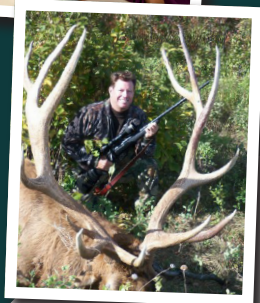

TOPGUN

OFFSHORE FISHING & BIG GAME HUNTING

2008
31' PURSUIT
46mph max / 40 Cruise

CHARTERS OFFERED:

- Near Shore / Offshore
Tuna • Mahi Mahi • Cobia • Sailfish
Wahoo • Grouper • King Mackerel
Spanish Mackerel • Etc....
- Sunset Cruises
- Wrecks
- Gulf Stream